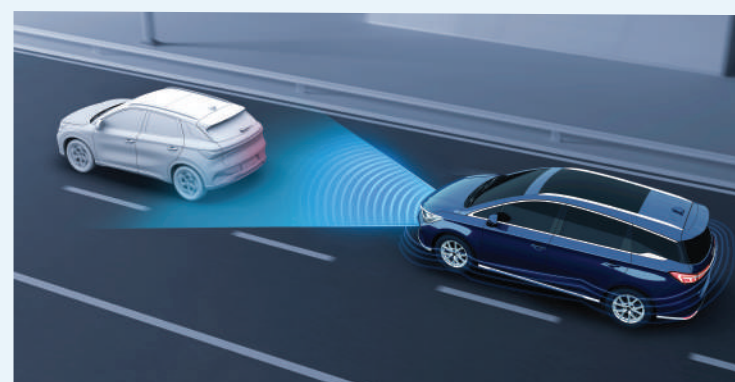

The sleek aerodynamic front design optimises the flow of air whilst also reflecting the simplicity and elegance of BYD's new generation design aesthetics with meticulous attention to detail.

ADVANCED TECHNOLOGY & PERFORMANCE

VtoL Mobile Power Station

To meet the basic living and entertainment needs of an RV customers, each socket is equipped with overload protection to effectively prevent the occurrence of dangerous situations such as short circuit or fire.

BYD INTELLIGENT DRIVING SYSTEM

6 AIRBAGS

A Family-Centric MPEV

Designed specifically for modern families, providing the option of spacious 6 or 7 seater layouts. The seats offer enhanced comfort with ergonomic design that fully conforms to the human body's curves. The front seats feature a wider and longer cushion for a more supportive, comfortable driving experience.