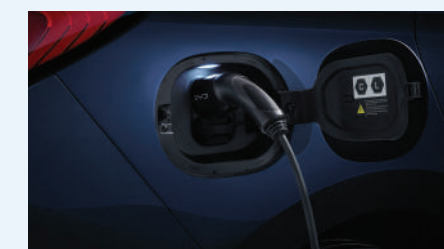

Rapid Charging, Swift Power-Up

BYD M6 is capable of recharging in just 30 minutes, thanks to its impressive 170kW DC charging capacity. This swift and efficient process enables you to charge from a 30% state of charge (SOC) to 80%, providing you with an ample power top-up for maximum ease and convenience.