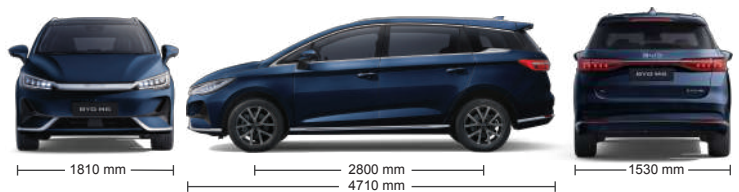

DIMENSIONS