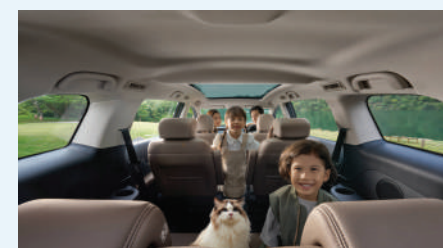

BYD INTELLIGENT DRIVING SYSTEM

6 AIRBAGS

A Family-Centric MPEV

Designed specifically for modern families, providing the option of spacious 6 or 7 seater layouts. The seats offer enhanced comfort with ergonomic design that fully conforms to the human body's curves. The front seats feature a wider and longer cushion for a more supportive, comfortable driving experience.