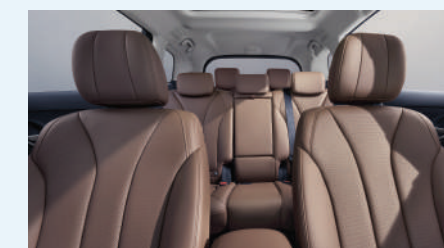

BYD INTELLIGENT DRIVING SYSTEM

6 AIRBAGS

A Family-Centric MPEV

Designed specifically for modern families, providing the option of spacious 6 or 7 seater layouts. The seats offer enhanced comfort with ergonomic design that fully conforms to the human body's curves. The front seats feature a wider and longer cushion for a more supportive, comfortable driving experience.

Panoramic Skylight

Bathe your cabin in natural splendor with the expansive panoramic skylight, transforming your driving experience into an open-air affair.

Spacious Cargo Area

Transform your vehicle into a cargo haven with the ingenious fold-down seats, capable of creating a completely flat load area.